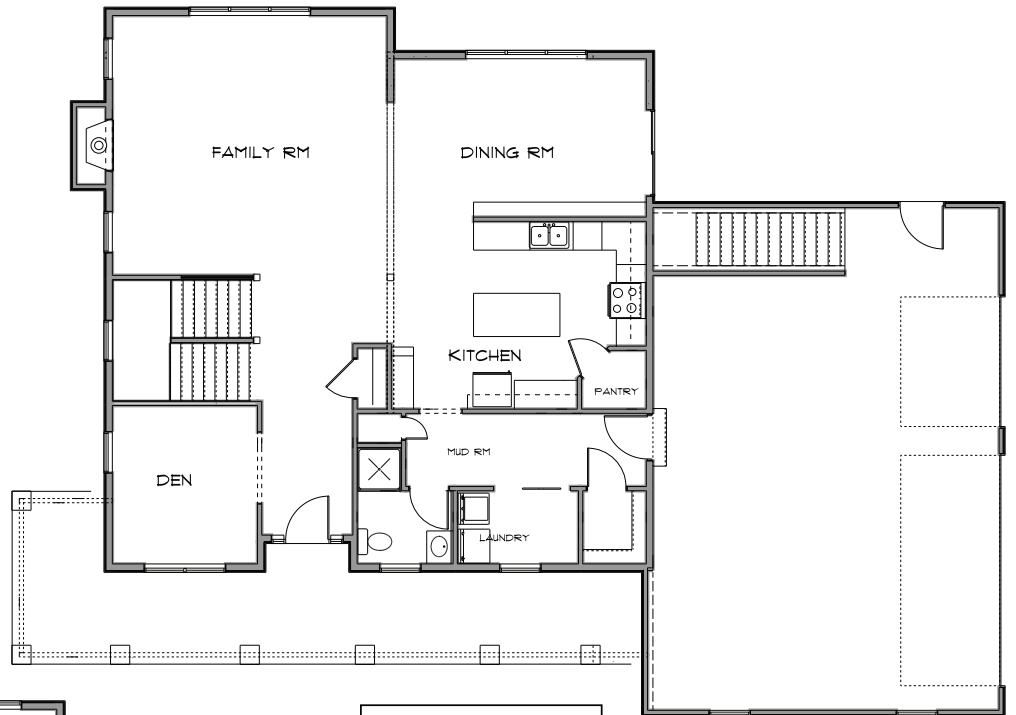

Haven Creek Proudly presents the Vernon
 Total Sq' - 2712 sq'

First Floor Plan

Second Floor Plan