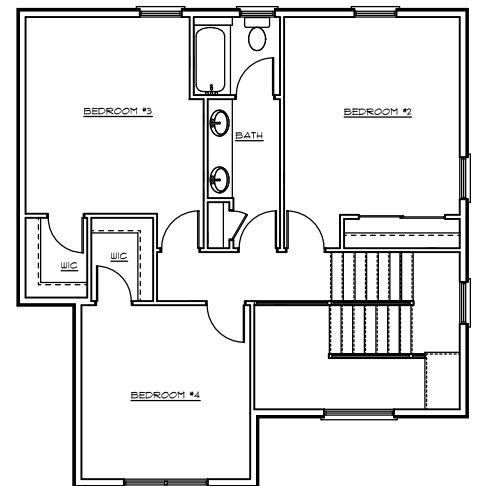

Haven Creek Proudly presents the Schell
 Total Sq' - 2760 sq'

First Floor Plan

Second Floor Plan