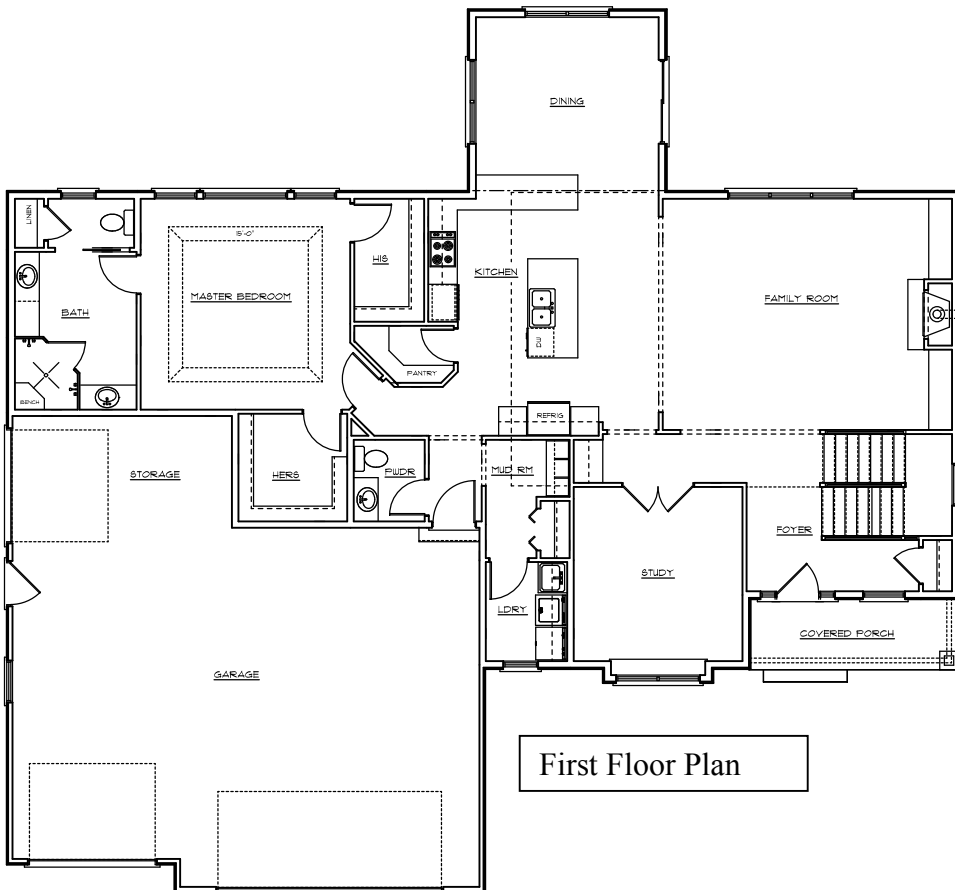

Haven Creek Proudly presents the Schell
 Total Sq' - 2760 sq'

First Floor Plan

Second Floor Plan