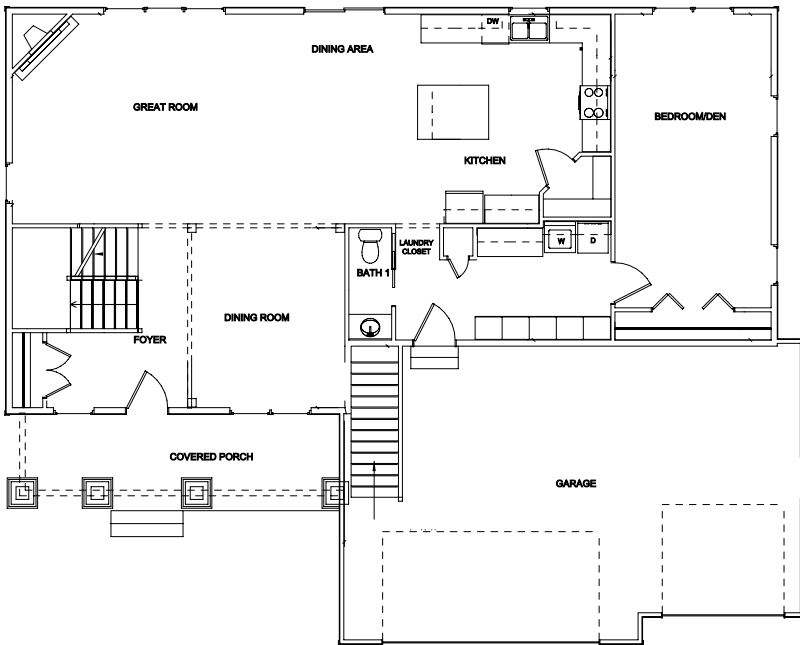

Haven Creek Proudly presents the Schanen
 Total Sq' - 2928 sq'

First Floor Plan

Second Floor Plan