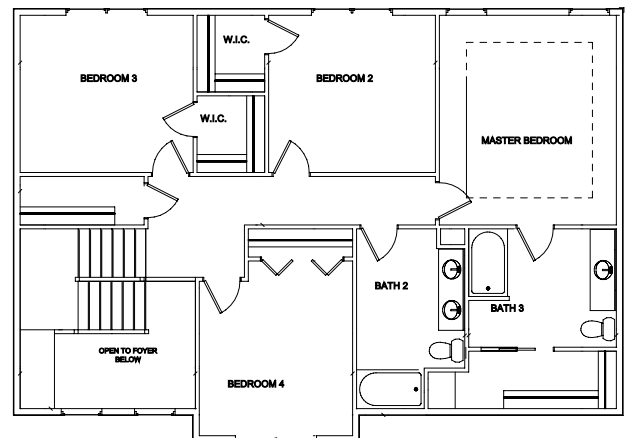

Haven Creek Proudly presents the Schanen
 Total Sq' - 2928 sq'

First Floor Plan

Second Floor Plan