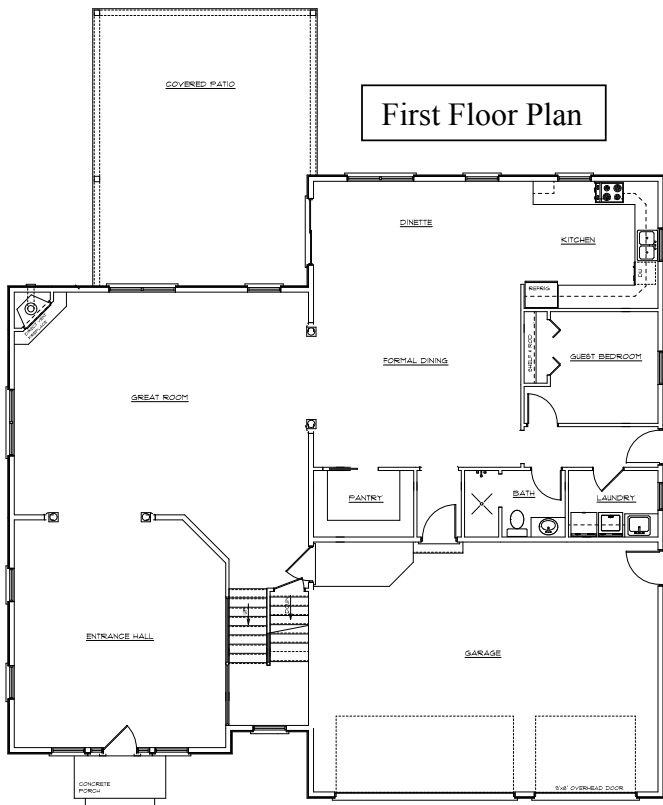

Haven Creek Proudly presents the Sam
Total Sq' - 4280'

Second Floor Plan