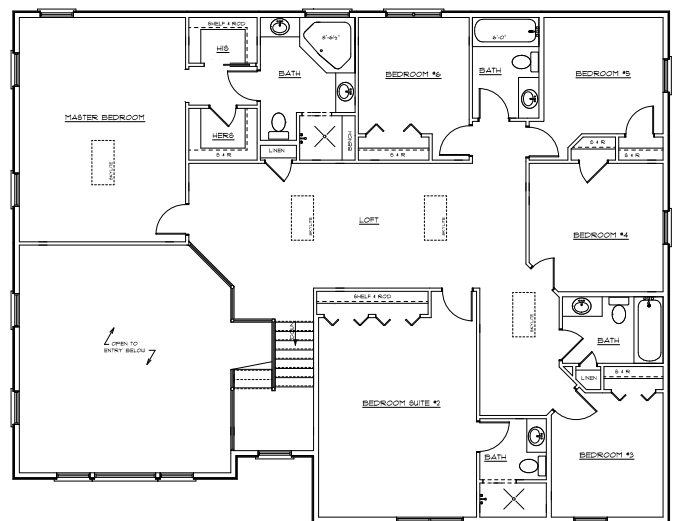

Haven Creek Proudly presents the Sam
Total Sq' - 4280'

Second Floor Plan