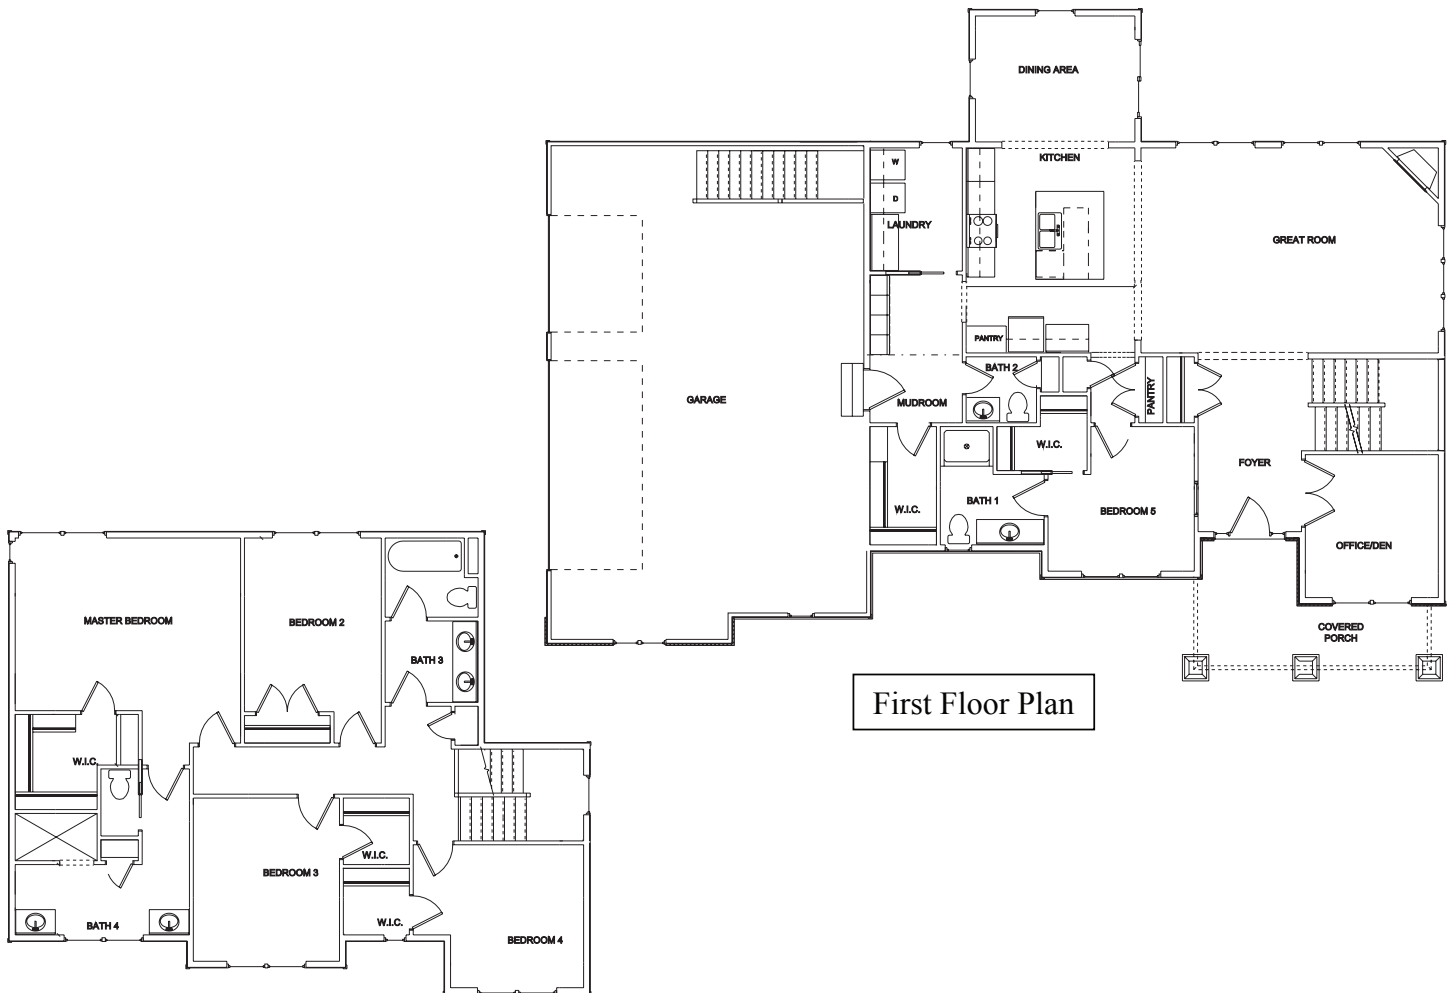

Haven Creek Proudly presents the Radke
 Total Sq' - 2859 sq'

First Floor Plan

Second Floor Plan