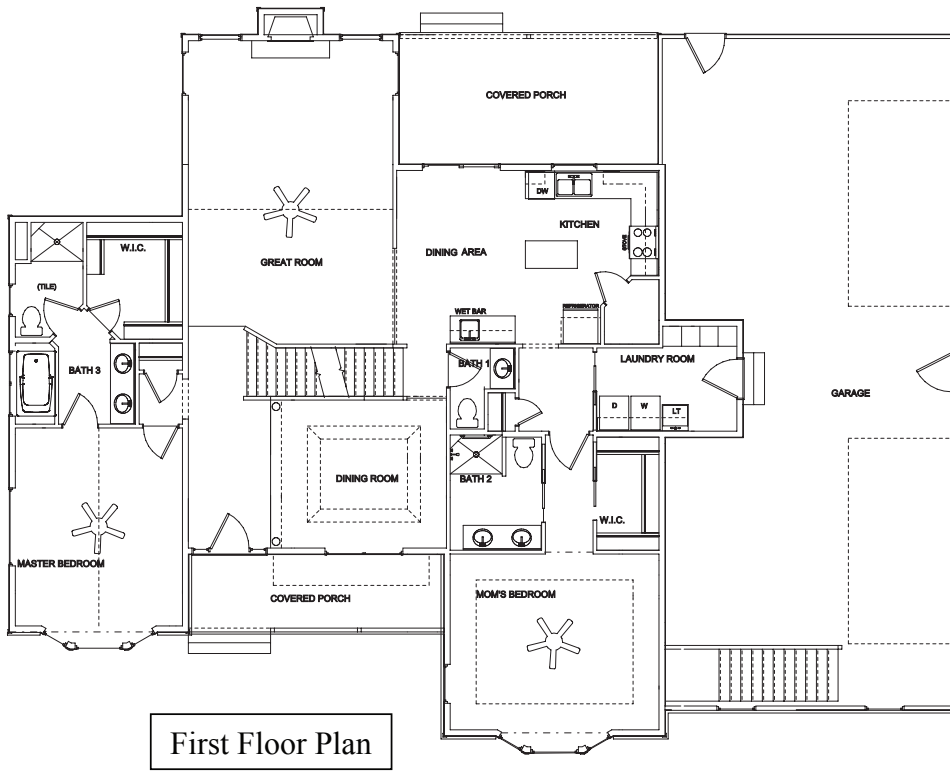

Haven Creek Proudly presents the Prairie
Total Sq' - 2787 sq'

First Floor Plan

Second Floor Plan