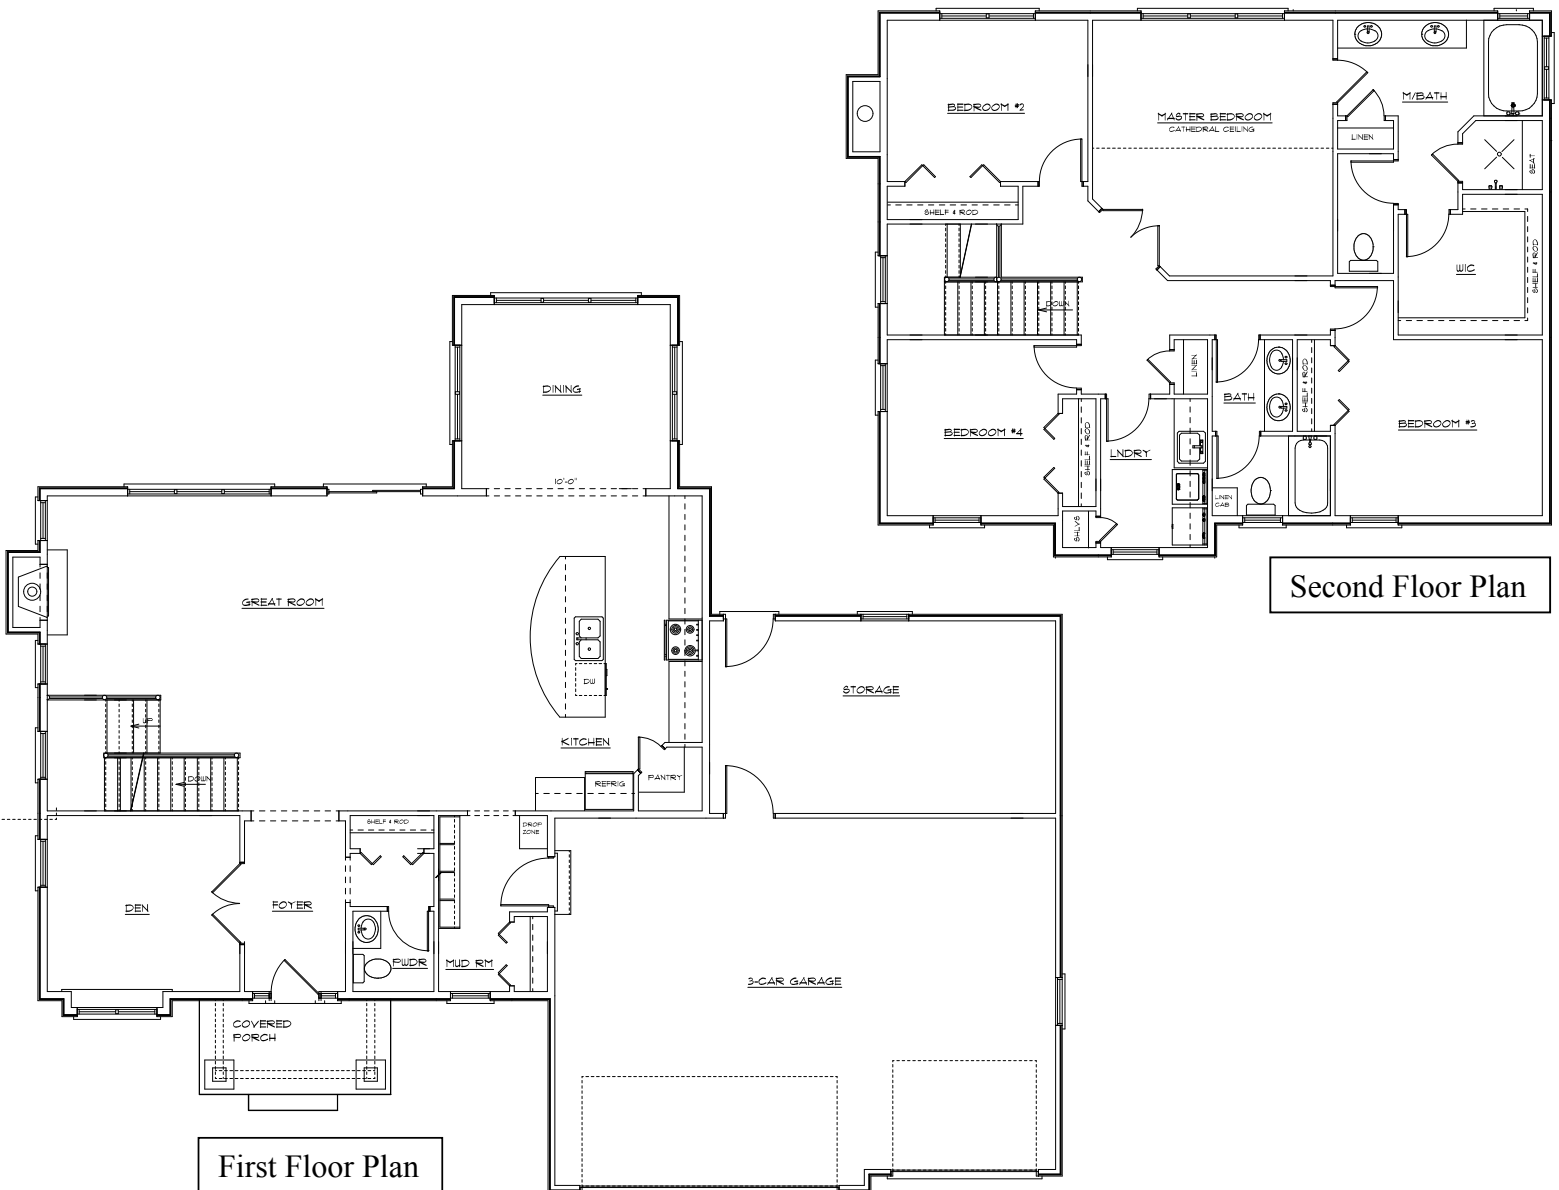

Haven Creek Proudly presents the Prairie Charm
 Total Sq' - 2778'

First Floor Plan

Second Floor Plan