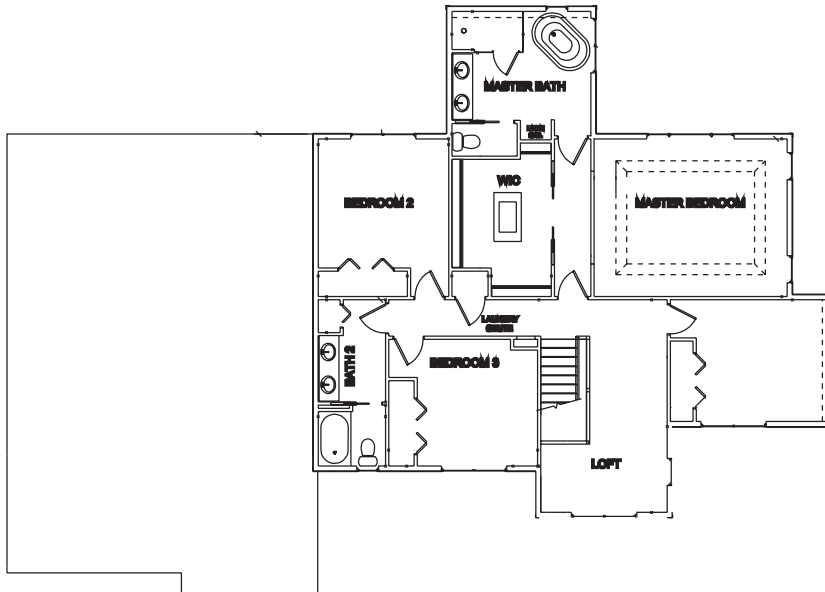

Haven Creek Proudly presents the Norway  
Total Sq' - 3105 sq'

First Floor Plan

Second Floor Plan