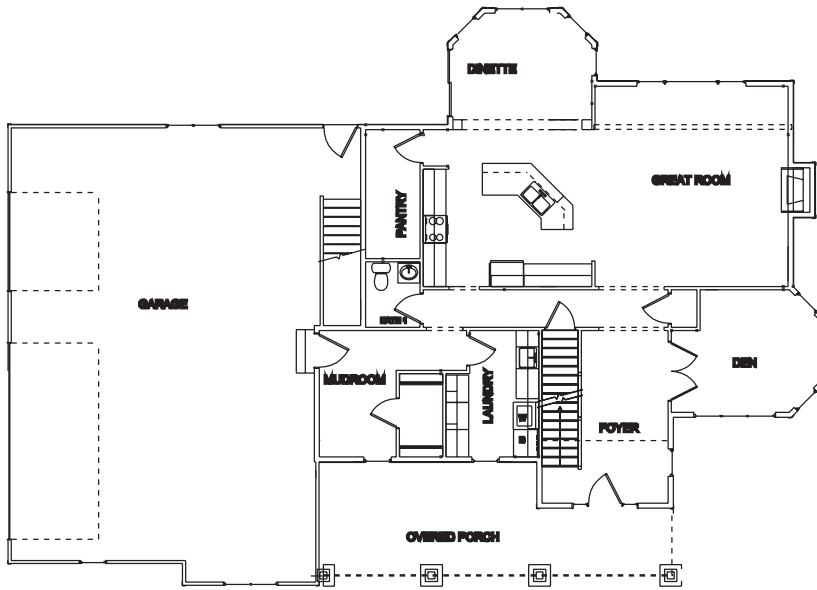

Haven Creek Proudly presents the Norway  
Total Sq' - 3105 sq'

First Floor Plan

Second Floor Plan