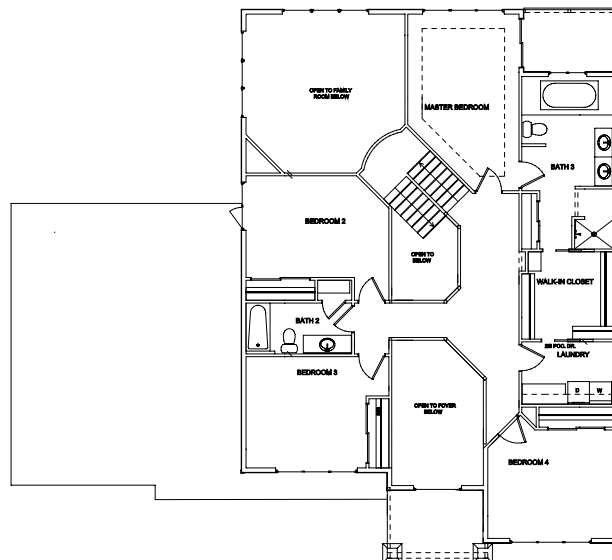

Haven Creek Proudly presents the Loomis
 Total Sq' – 3594 sq'

First Floor Plan

Second Floor Plan