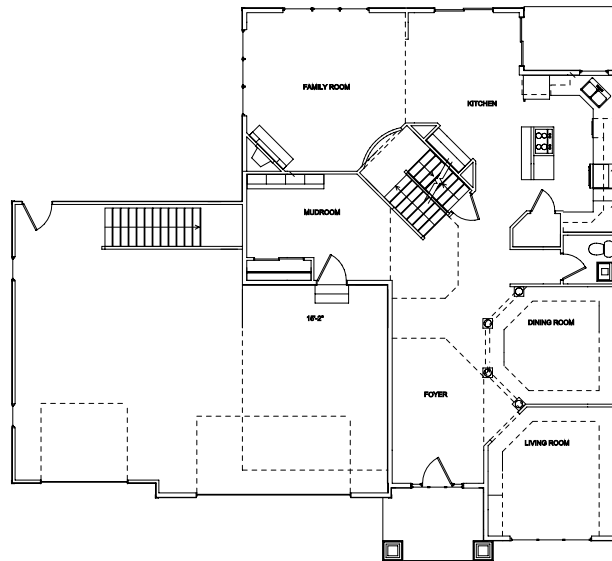

Haven Creek Proudly presents the Loomis
 Total Sq' – 3594 sq'

First Floor Plan

Second Floor Plan