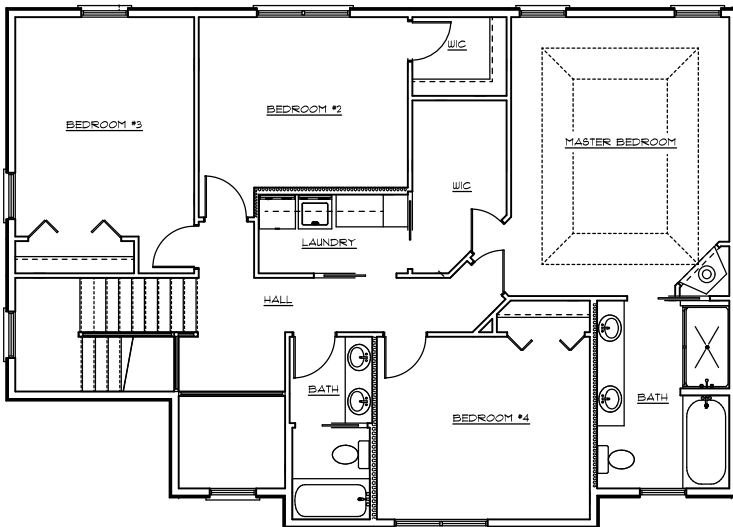

Haven Creek Proudly presents the The Lisbon  
 Total Sq' - 2946 sq'

First Floor Plan

Second Floor Plan