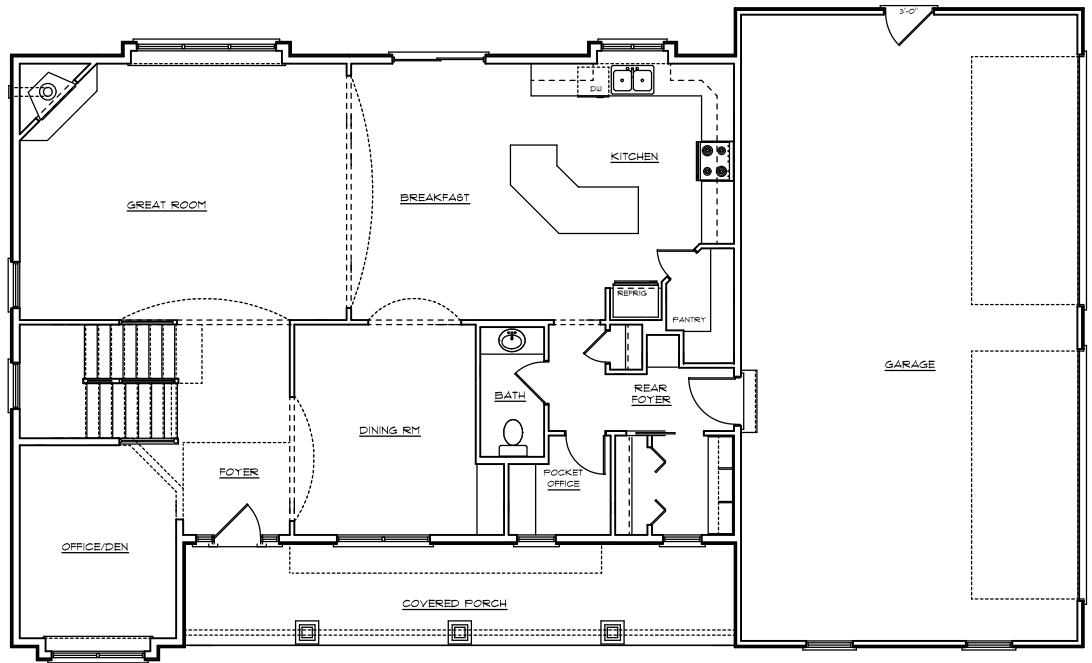

Haven Creek Proudly presents the The Lisbon  
 Total Sq' - 2946 sq'

First Floor Plan

Second Floor Plan