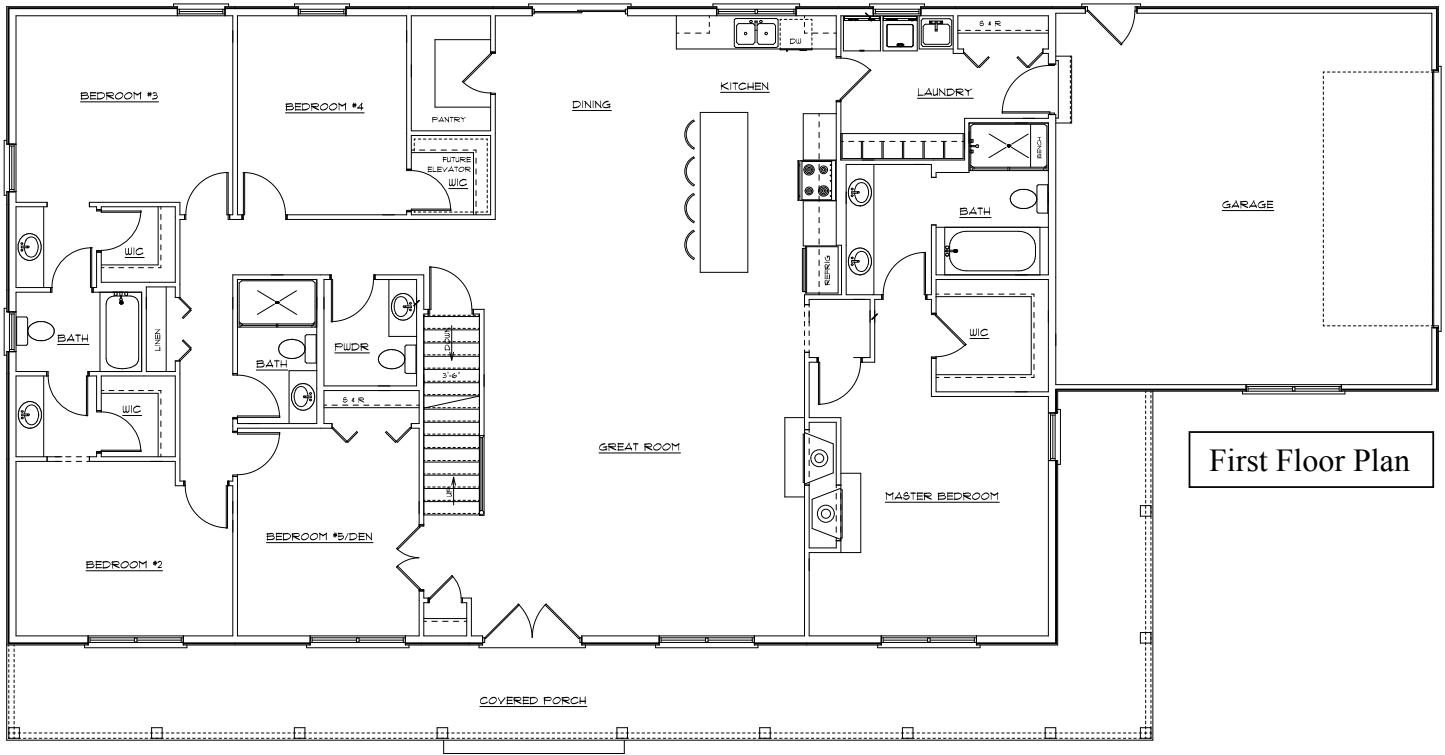

Haven Creek Proudly presents the Kristine
 Total Sq' - 4290'

First Floor Plan

Second Floor Plan