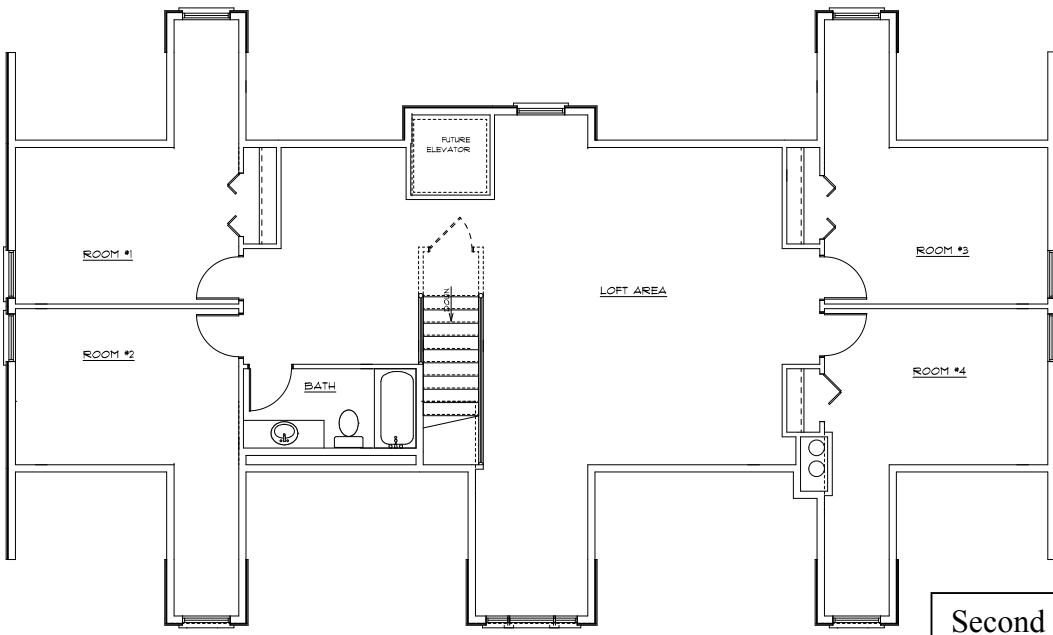

Haven Creek Proudly presents the Kristine
 Total Sq' - 4290'

First Floor Plan

Second Floor Plan