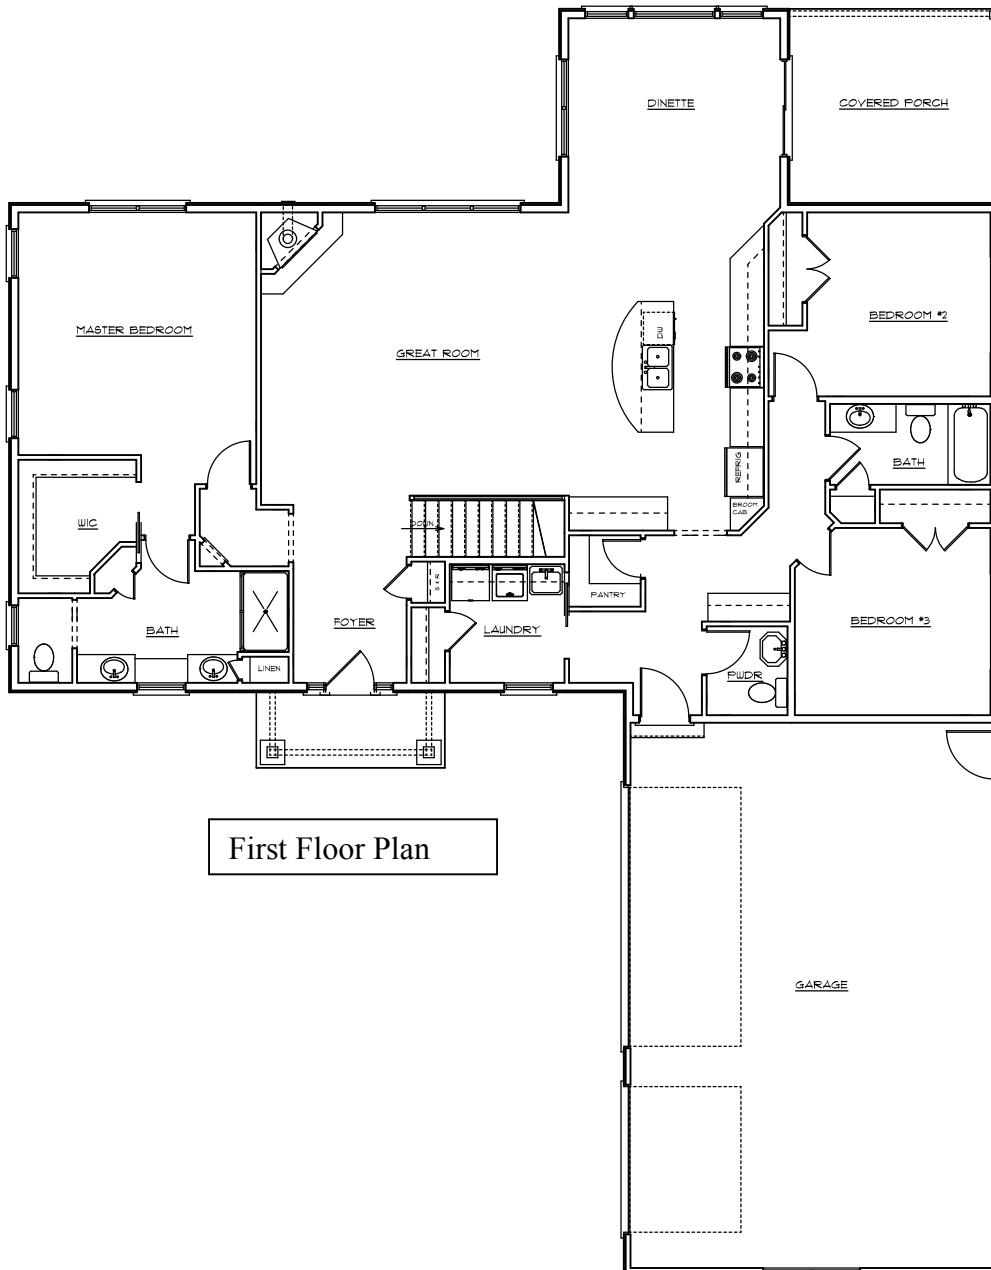

Haven Creek Proudly presents Kellys Place
Total Sq' - 2046 sq'

First Floor Plan