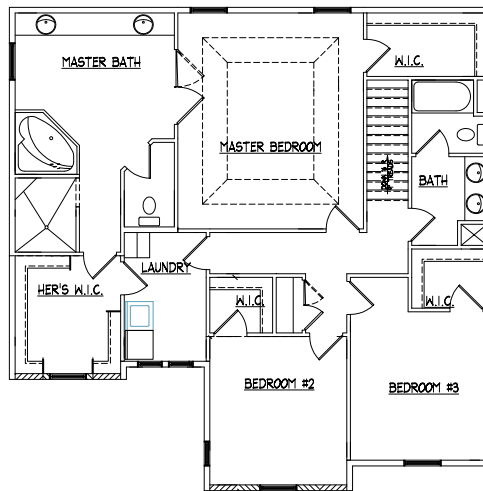

Haven Creek Proudly presents the Harley House
Total Sq' - 2372 sq'

First Floor Plan

Second Floor Plan