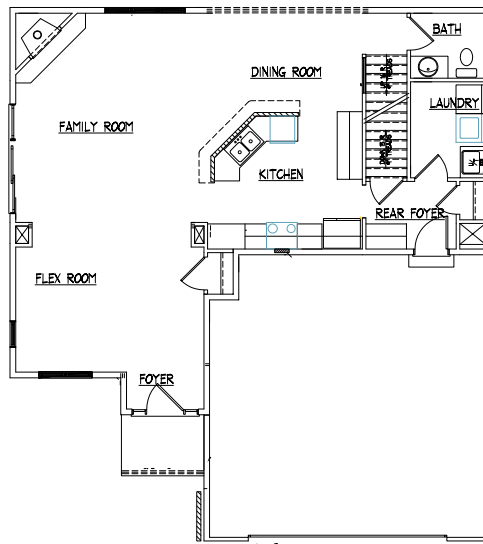

Haven Creek Proudly presents the Harley House
Total Sq' - 2372 sq'

First Floor Plan

Second Floor Plan