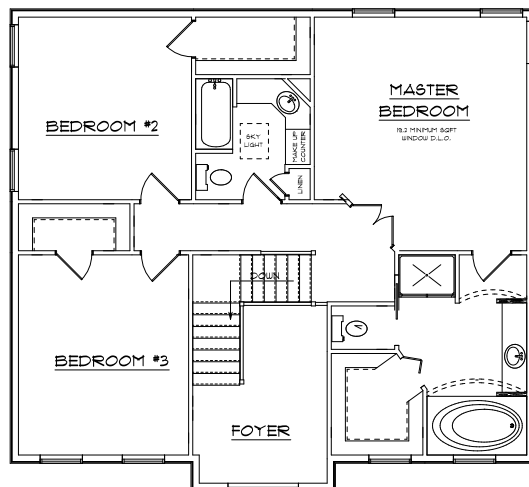

Haven Creek Proudly presents the Dover
 Total Sq' – 2782 sq'

First Floor Plan

Second Floor Plan