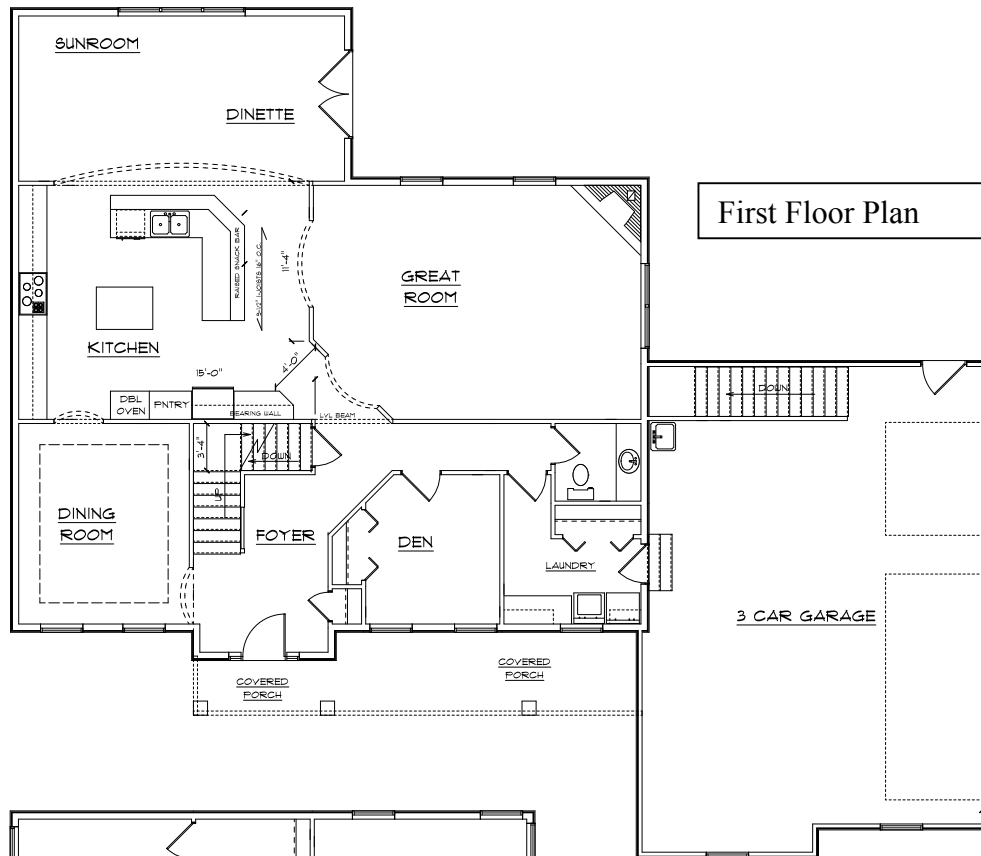

Haven Creek Proudly presents the Dover
 Total Sq' – 2782 sq'

First Floor Plan

Second Floor Plan