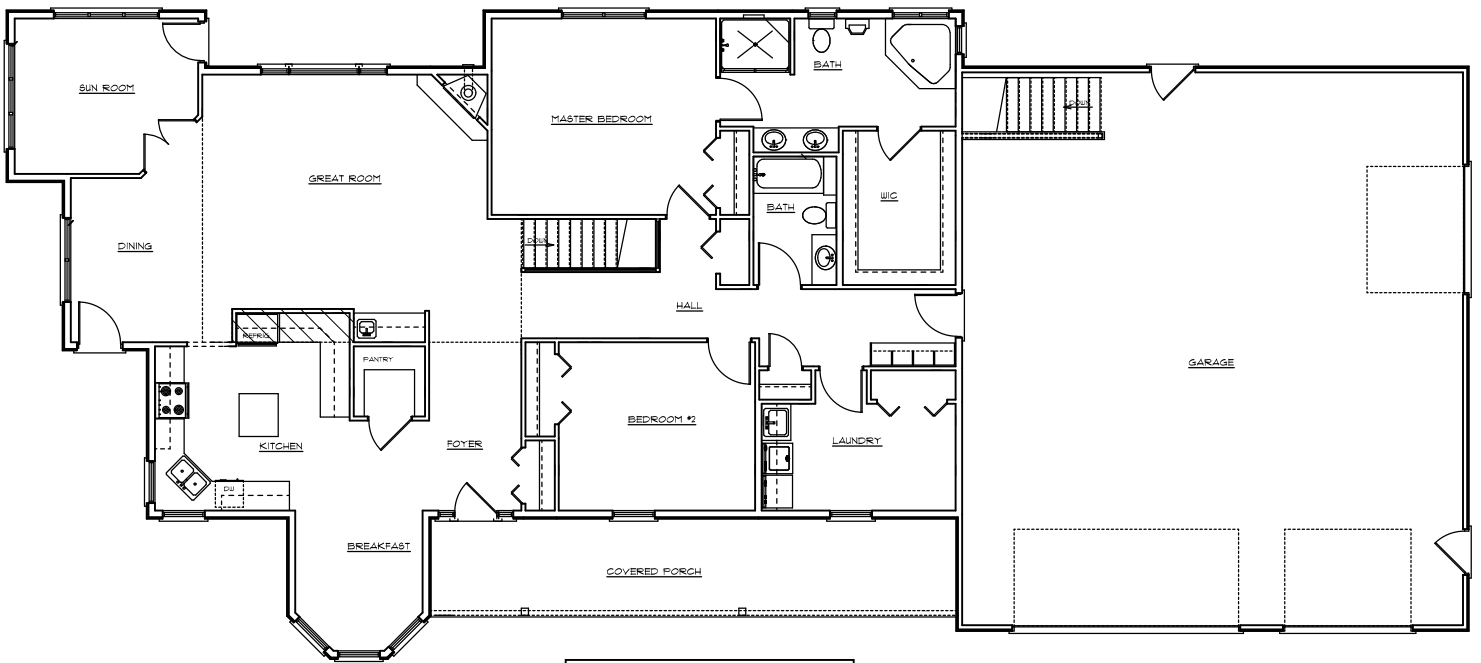

Haven Creek Proudly presents the Cross Winds  
Total Sq' - 2294 sq'

First Floor Plan