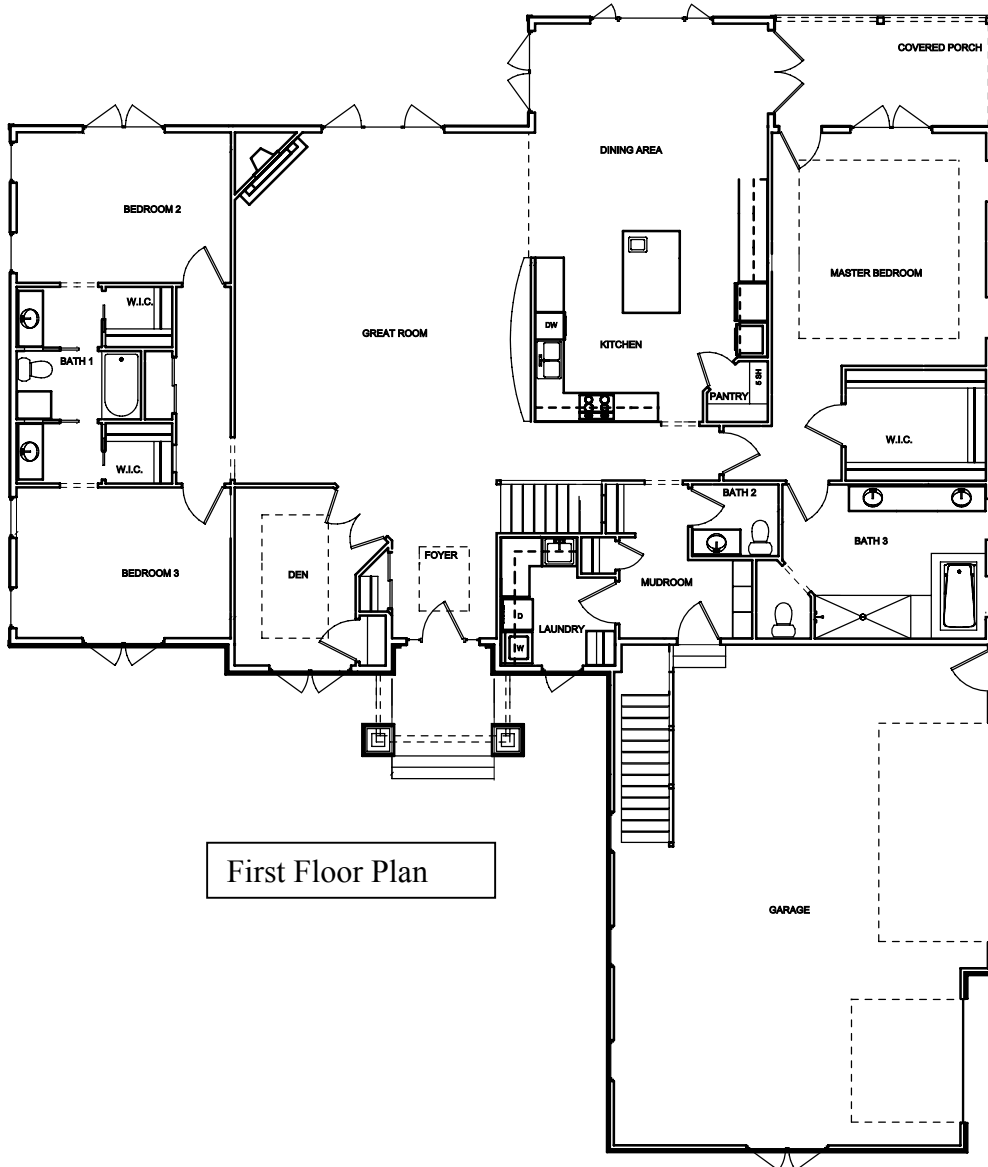

Haven Creek Proudly presents the The Craftsman
Total Sq' - 2923 sq'

First Floor Plan