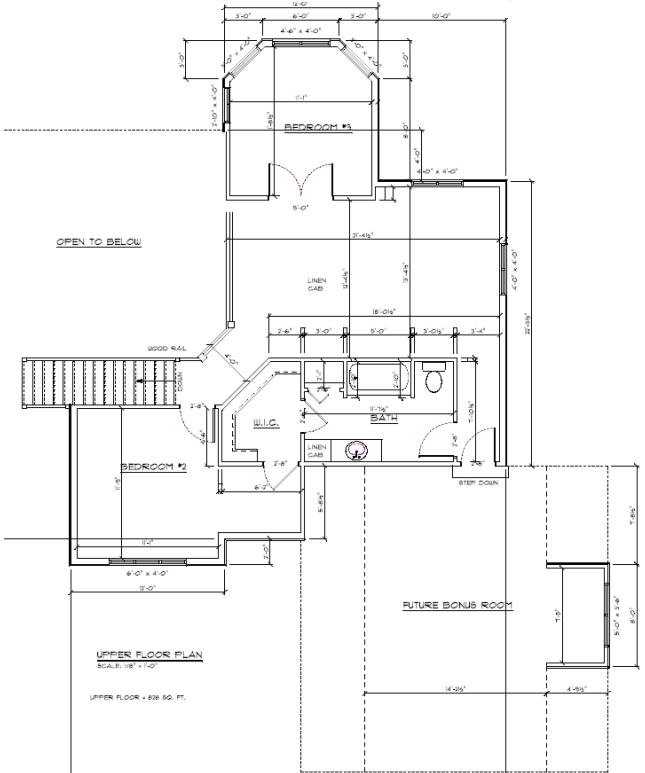

Haven Creek Proudly presents the Brighton  
 Total Sq' with Bonus Room – 2912 sq'

First Floor Plan

Second Floor Plan -  
 With Bonus Room