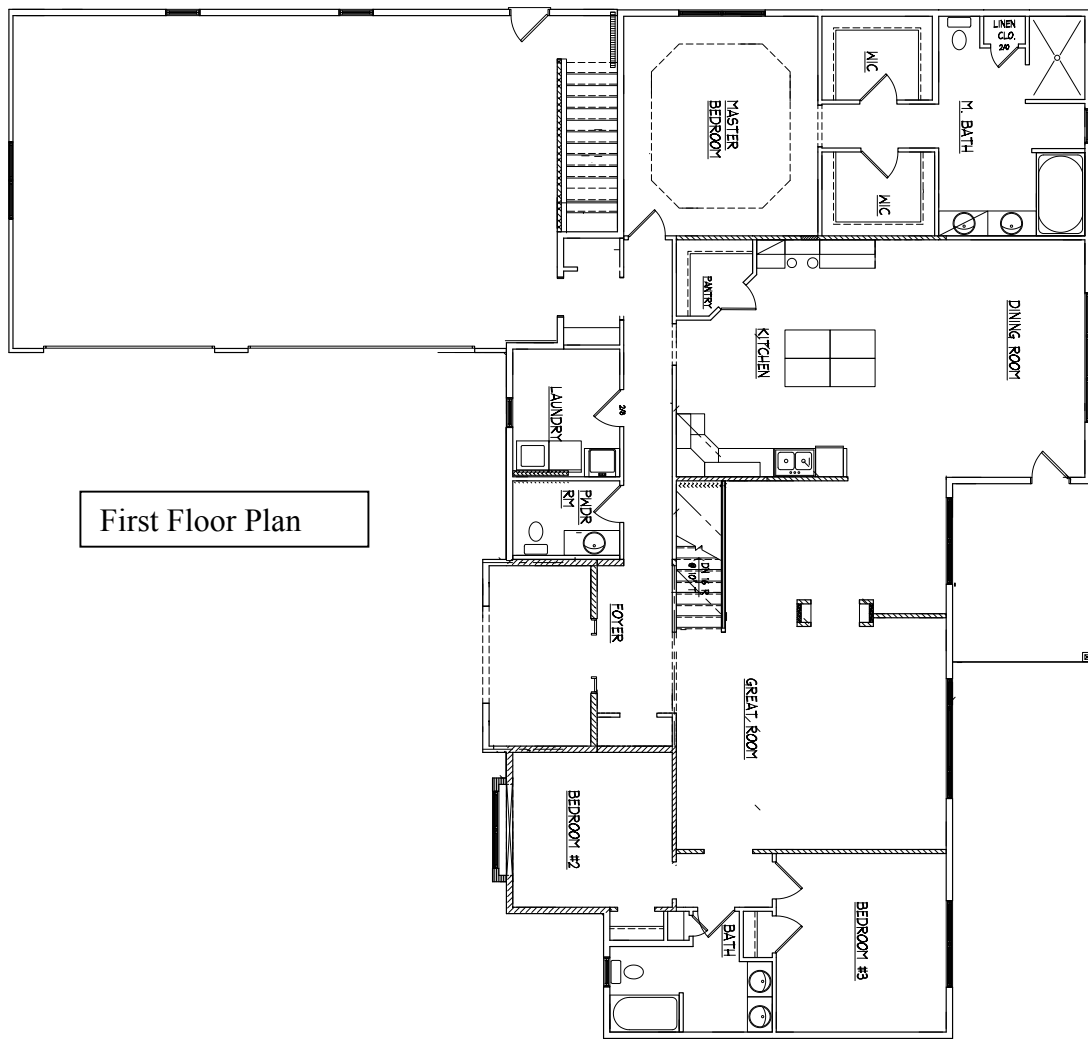

Haven Creek Proudly presents the Becker
Total Sq' - 2450 sq'

First Floor Plan