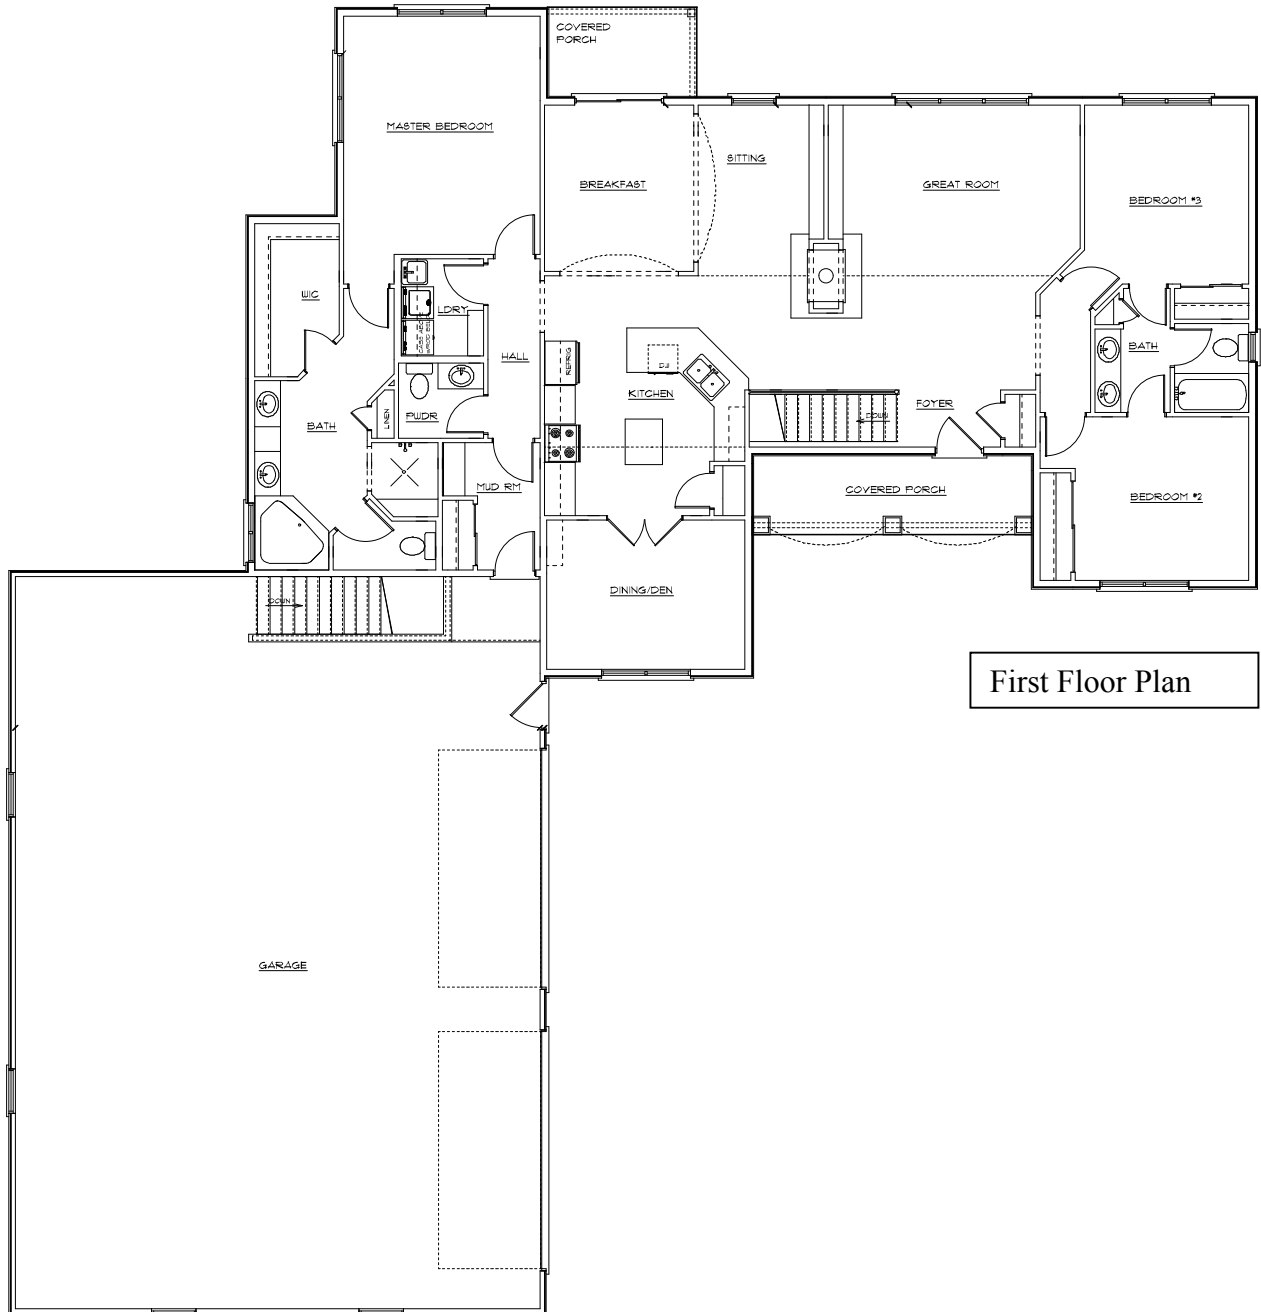

Haven Creek Proudly presents the Becker  
Total Sq' - 2185 sq'

First Floor Plan