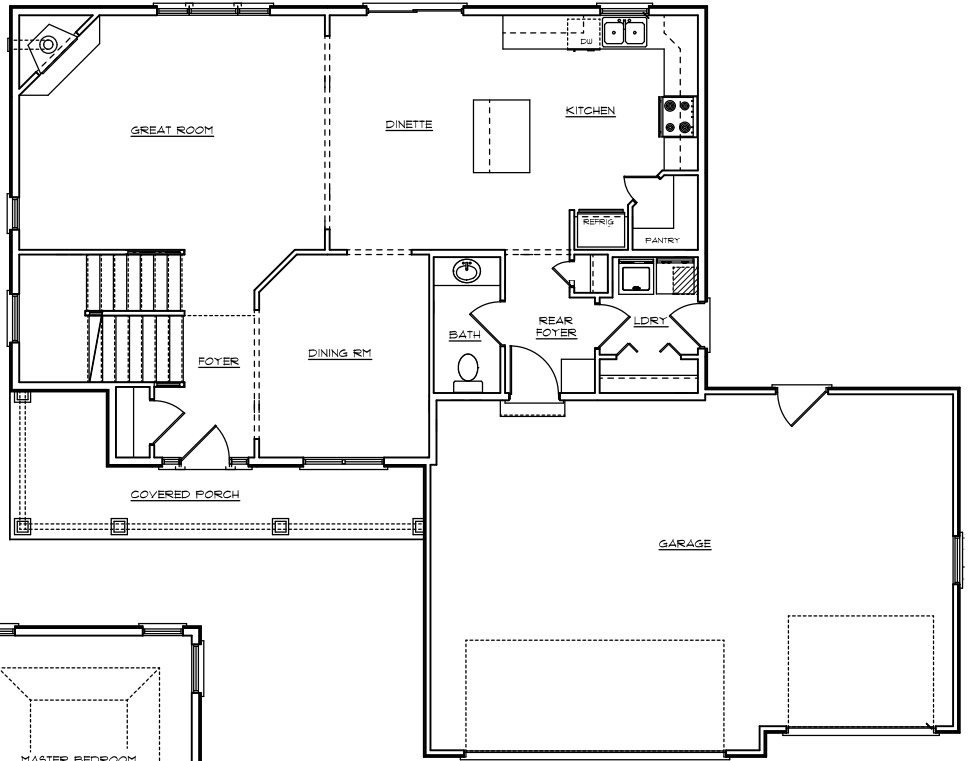

Haven Creek Proudly presents the Annie
 Total Sq' – 2248 sq'

First Floor Plan

Second Floor Plan