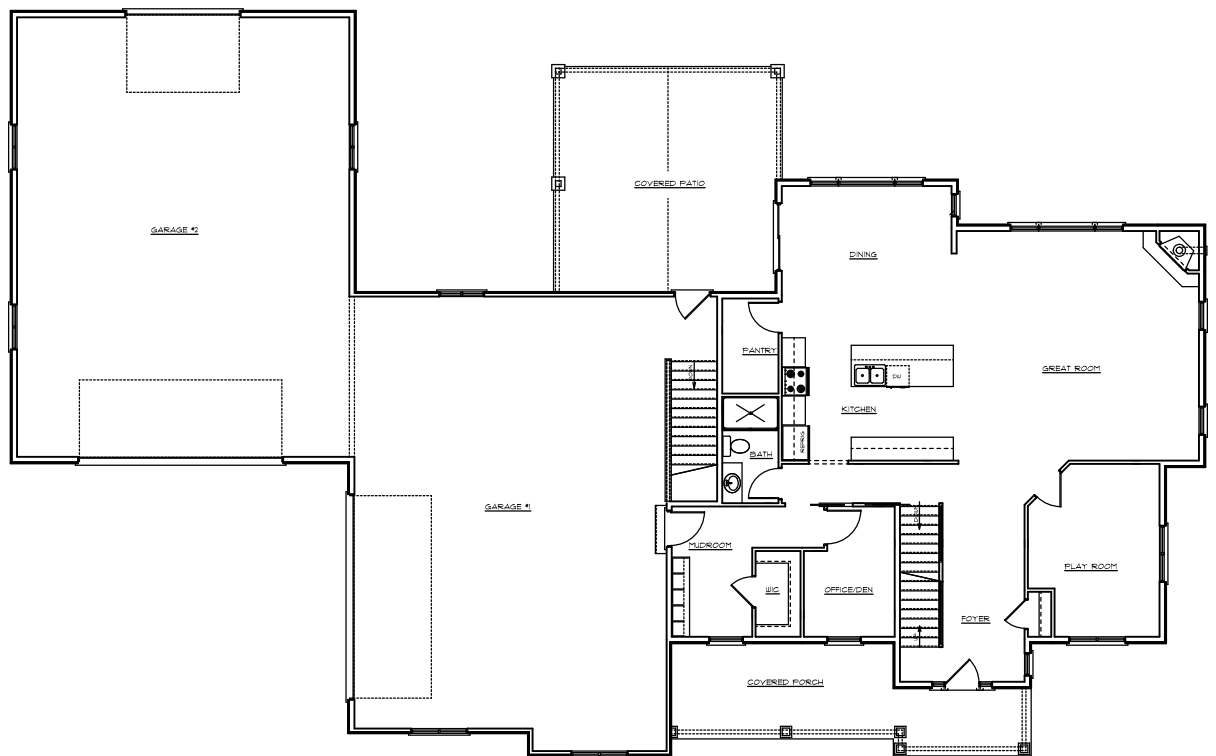

Haven Creek Proudly presents The Andrea  
 Total Sq' - 3276 sq'

First Floor Plan

Second Floor Plan