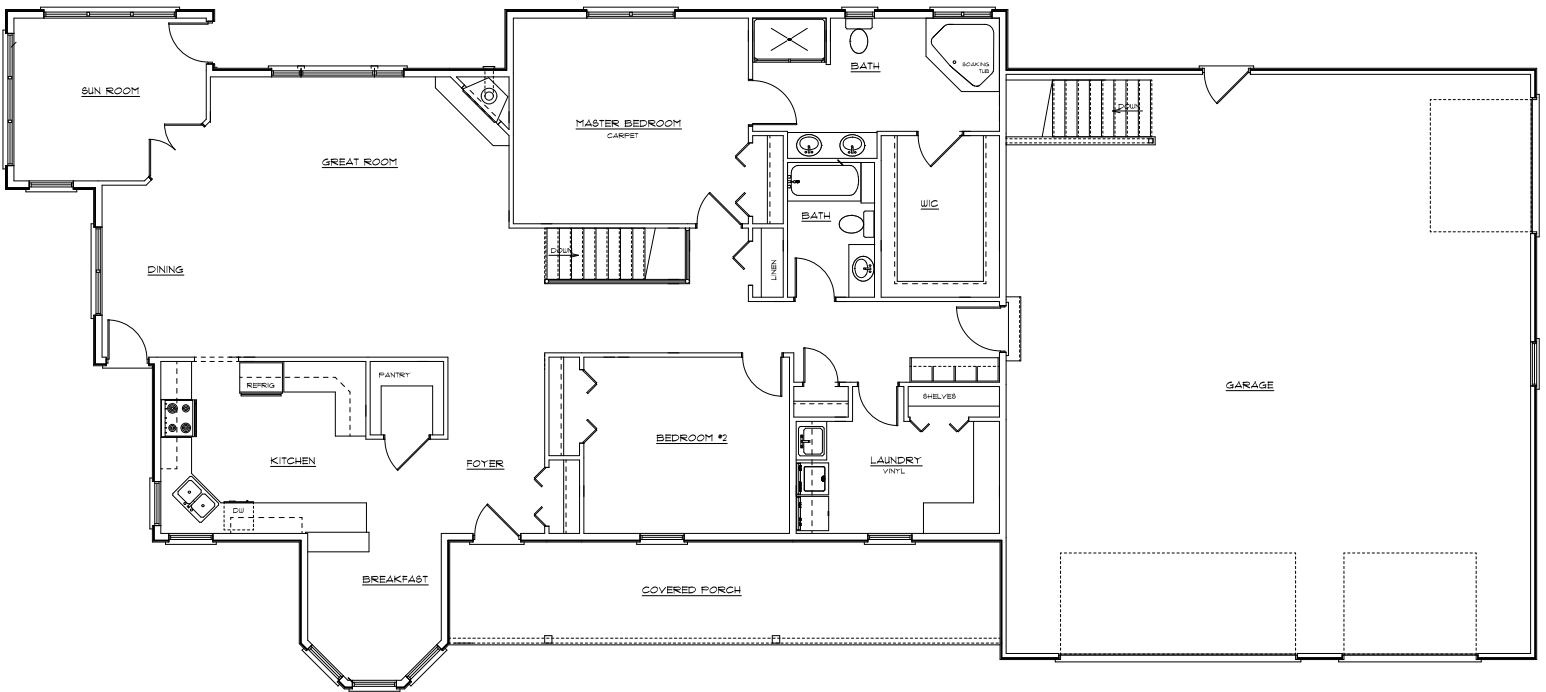

Haven Creek Proudly presents the The Janet  
Total Sq' - 2270'

First Floor Plan