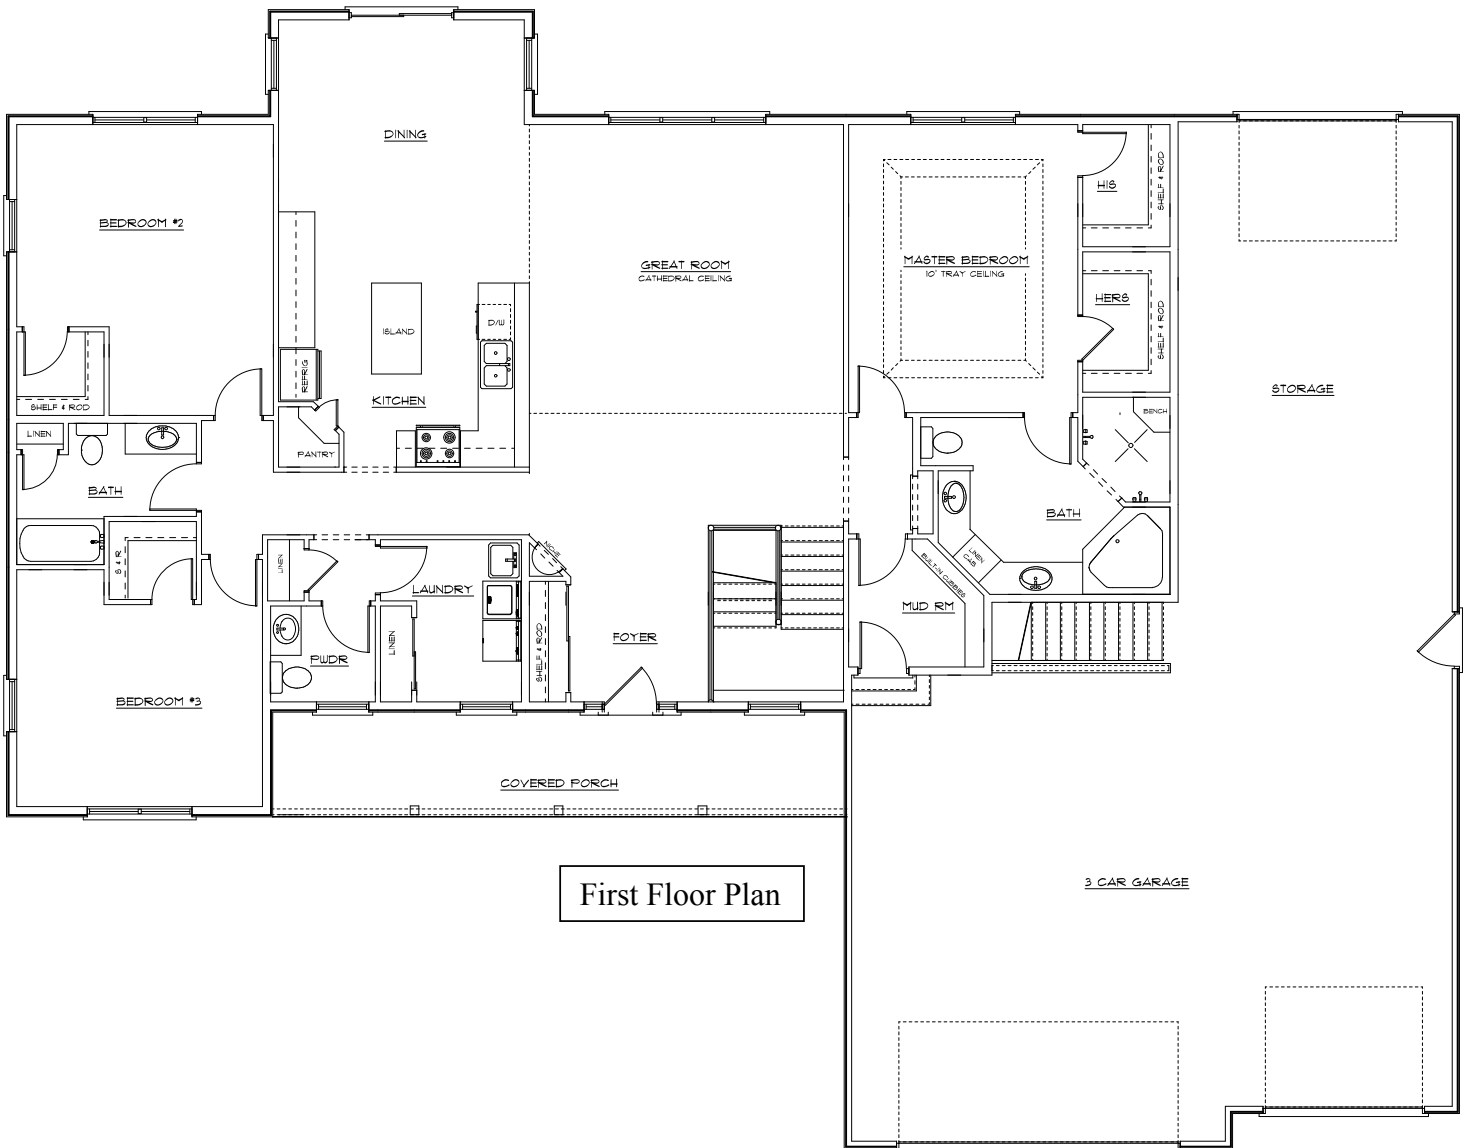

Haven Creek Proudly presents the The Chrissy  
 Total Sq' - 2376'

First Floor Plan